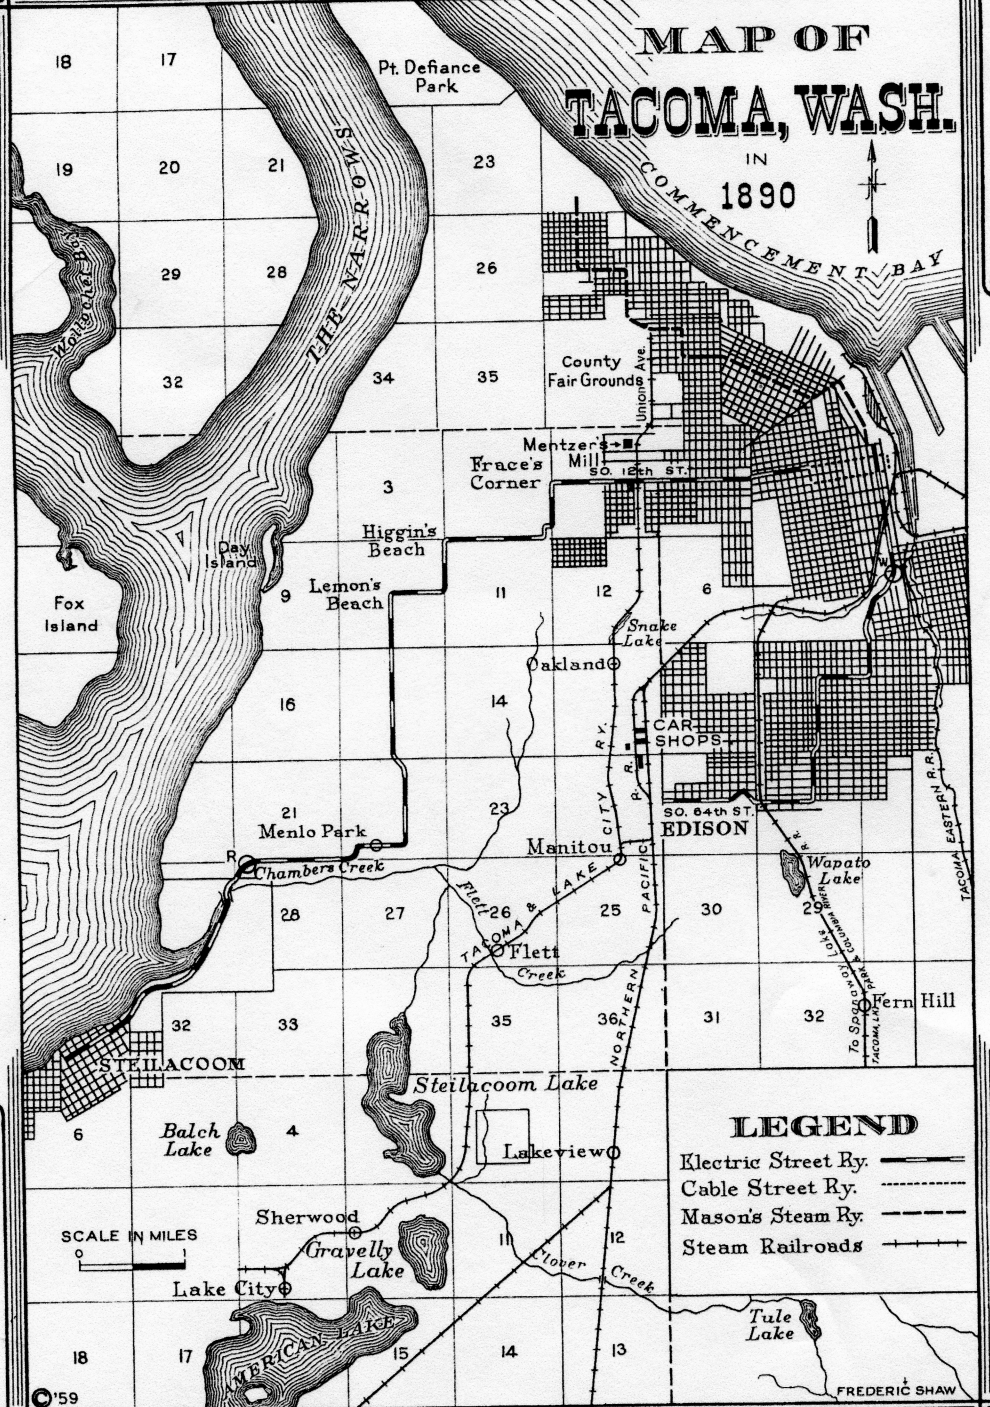

MAP OF TACOMA, WASH.

IN 1890

LEGEND

- Electric Street Ry. ————
- Cable Street Ry. - - - - -
- Mason's Steam Ry. - - - - -
- Steam Railroads —+—+—

SCALE IN MILES
0 1 2

©'59

FREDERIC SHAW